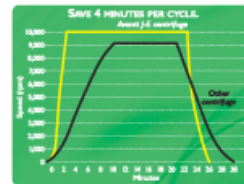

SR Drive for Faster Accel/Decel